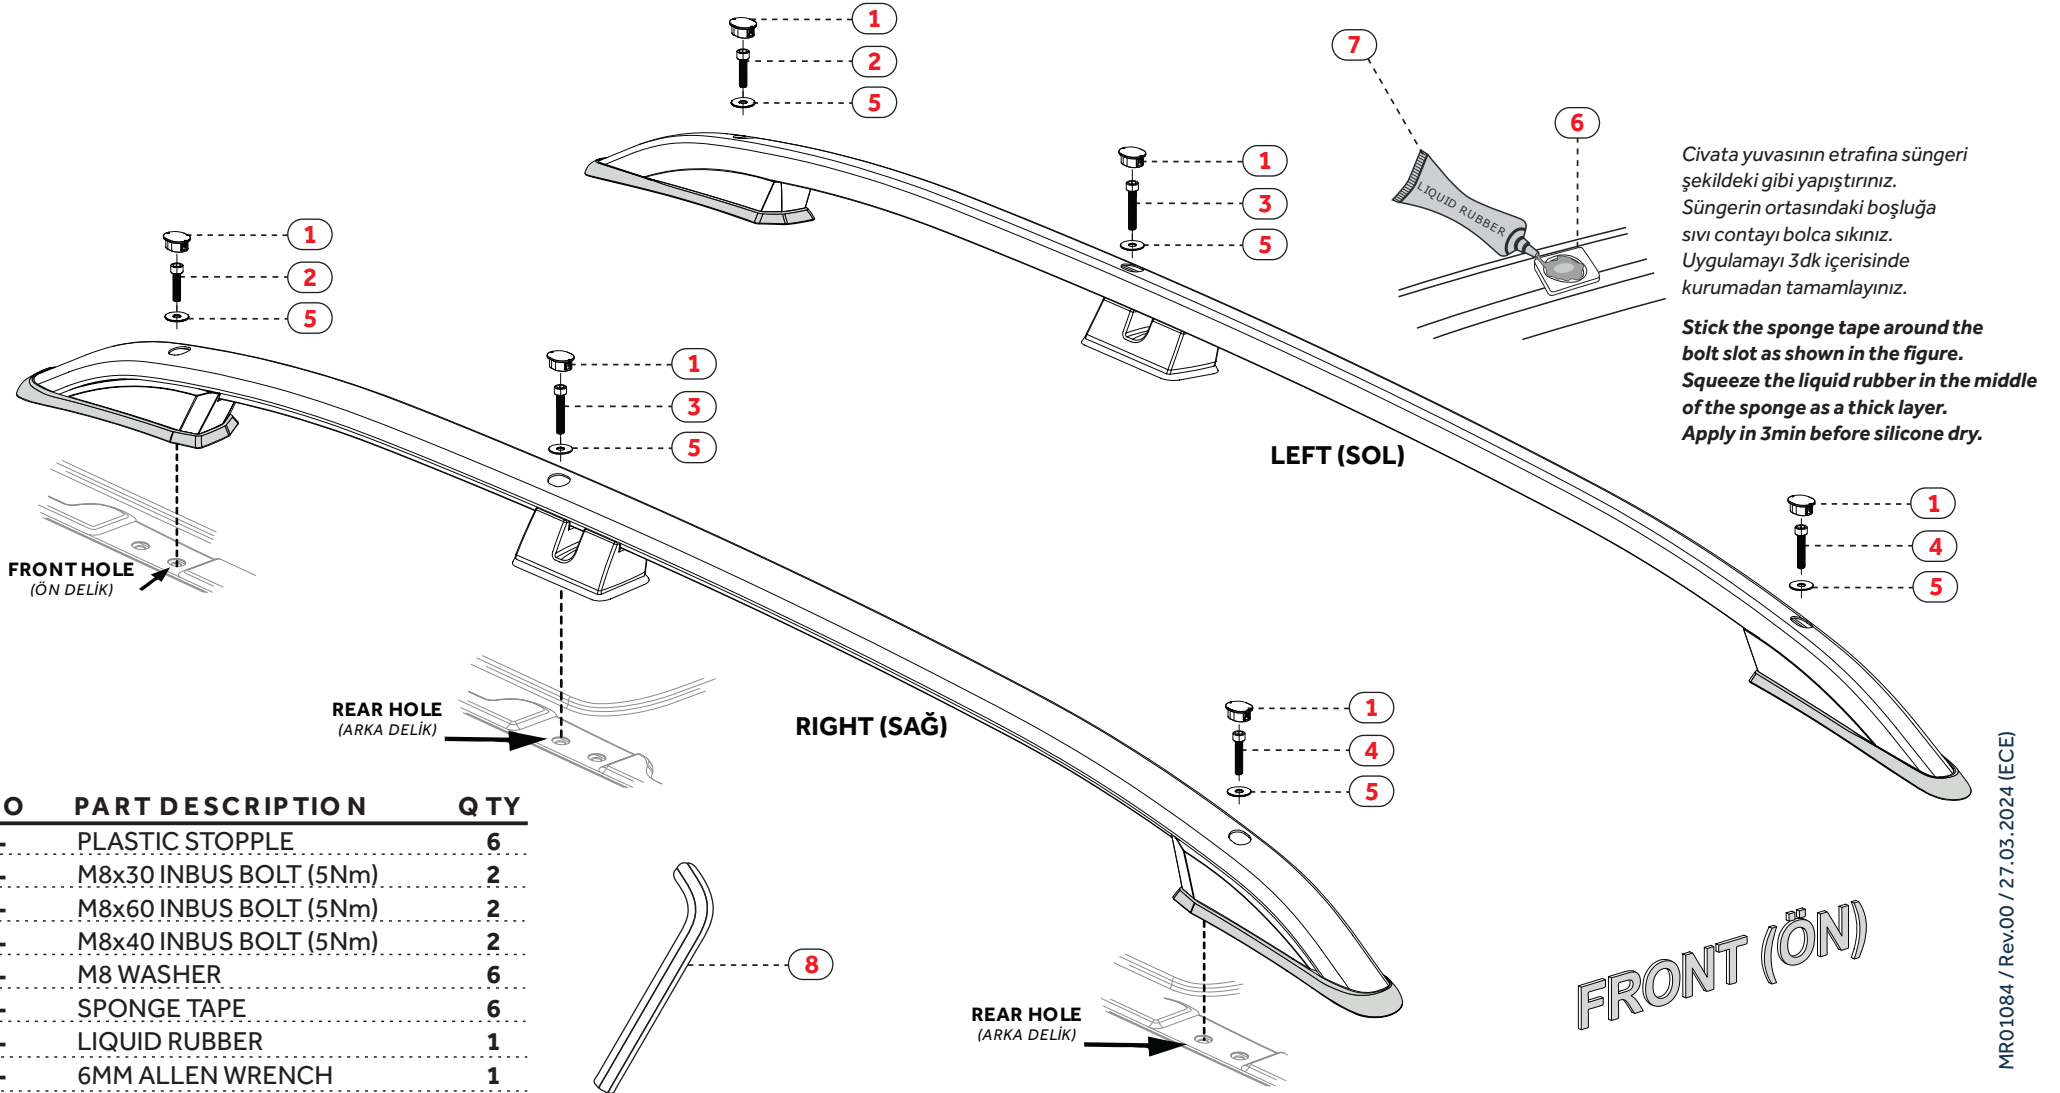

FIRST TIME INSTALLATION

- * REMOVE PARTS FROM INSIDE THE PACKAGE AND CHECK THEM ALL
- * CONTACT YOUR DEALER IF ANY PART IS MISSING OR DAMAGED
- * USE THE EQUIPMENT SPECIFIED FOR INSTALLATION

ASSEMBLY INSTRUCTIONS (ROOF RAIL)

Product Code: MR01084 (Crown)

Vehicle: FRD CSTM 24-SWB

Civata yuvasının etrafına süngeri şekildeki gibi yapıştırınız. Süngerin ortasındaki boşluğa sıvı contayı bolca sıkınız. Uygulamayı 3dk içerisinde kurumadan tamamlayınız.

Stick the sponge tape around the bolt slot as shown in the figure. Squeeze the liquid rubber in the middle of the sponge as a thick layer. Apply in 3min before silicone dry.

NO	PART DESCRIPTION	QTY
1-	PLASTIC STOPPLE	6
2-	M8x30 INBUS BOLT (5Nm)	2
3-	M8x60 INBUS BOLT (5Nm)	2
4-	M8x40 INBUS BOLT (5Nm)	2
5-	M8 WASHER	6
6-	SPONGE TAPE	6
7-	LIQUID RUBBER	1
8-	6MM ALLEN WRENCH	1