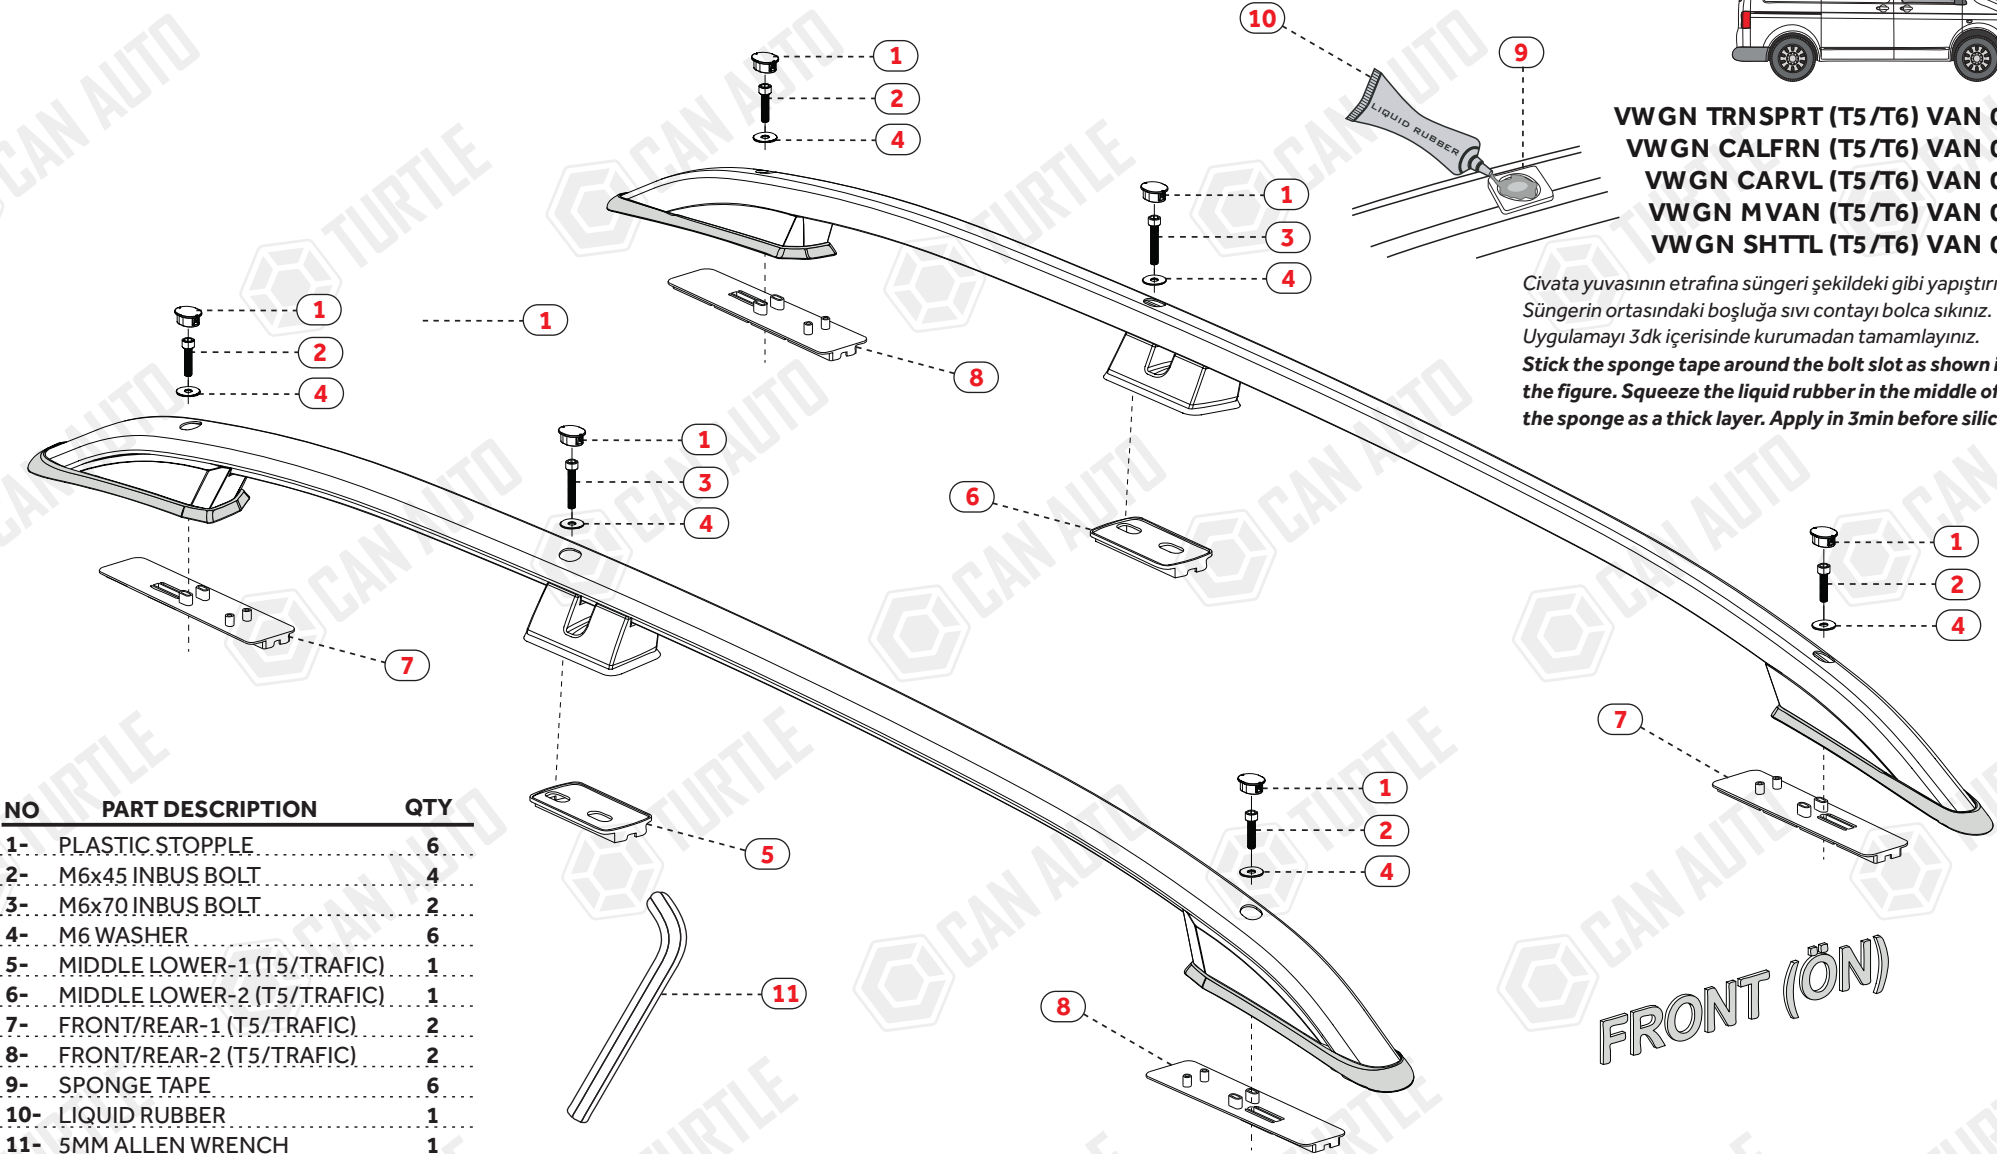

ASSEMBLY INSTRUCTIONS (ROOF RAIL)

Product Code: MR01046 (Crown)

FIRST TIME INSTALLATION

- * REMOVE PARTS FROM INSIDE THE PACKAGE AND CHECK THEM ALL
- * CONTACT YOUR DEALER IF ANY PART IS MISSING OR DAMAGED
- * USE THE EQUIPMENT SPECIFIED FOR INSTALLATION

SWB

VWGN TRNSPT (T5/T6) VAN 03-
VWGN CALFRN (T5/T6) VAN 03-
VWGN CARVL (T5/T6) VAN 03-
VWGN MVAN (T5/T6) VAN 03-
VWGN SHTTL (T5/T6) VAN 03-

Civata yuvasının etrafına süngeri şekildedeki gibi yapıştırınız.
Süngerin ortasındaki boşluğa sıvı contayı bolca sıkınız.
Uygulamayı 3dk içerisinde kurumadan tamamlayınız.
Stick the sponge tape around the bolt slot as shown in the figure. Squeeze the liquid rubber in the middle of the sponge as a thick layer. Apply in 3min before silicone dry.

NO	PART DESCRIPTION	QTY
1-	PLASTIC STOPPLE	6
2-	M6x45 INBUŞ BOLT	4
3-	M6x70 INBUŞ BOLT	2
4-	M6 WASHER	6
5-	MIDDLE LOWER-1 (T5/TRAFIC)	1
6-	MIDDLE LOWER-2 (T5/TRAFIC)	1
7-	FRONT/REAR-1 (T5/TRAFIC)	2
8-	FRONT/REAR-2 (T5/TRAFIC)	2
9-	SPONGE TAPE	6
10-	LIQUID RUBBER	1
11-	5MM ALLEN WRENCH	1